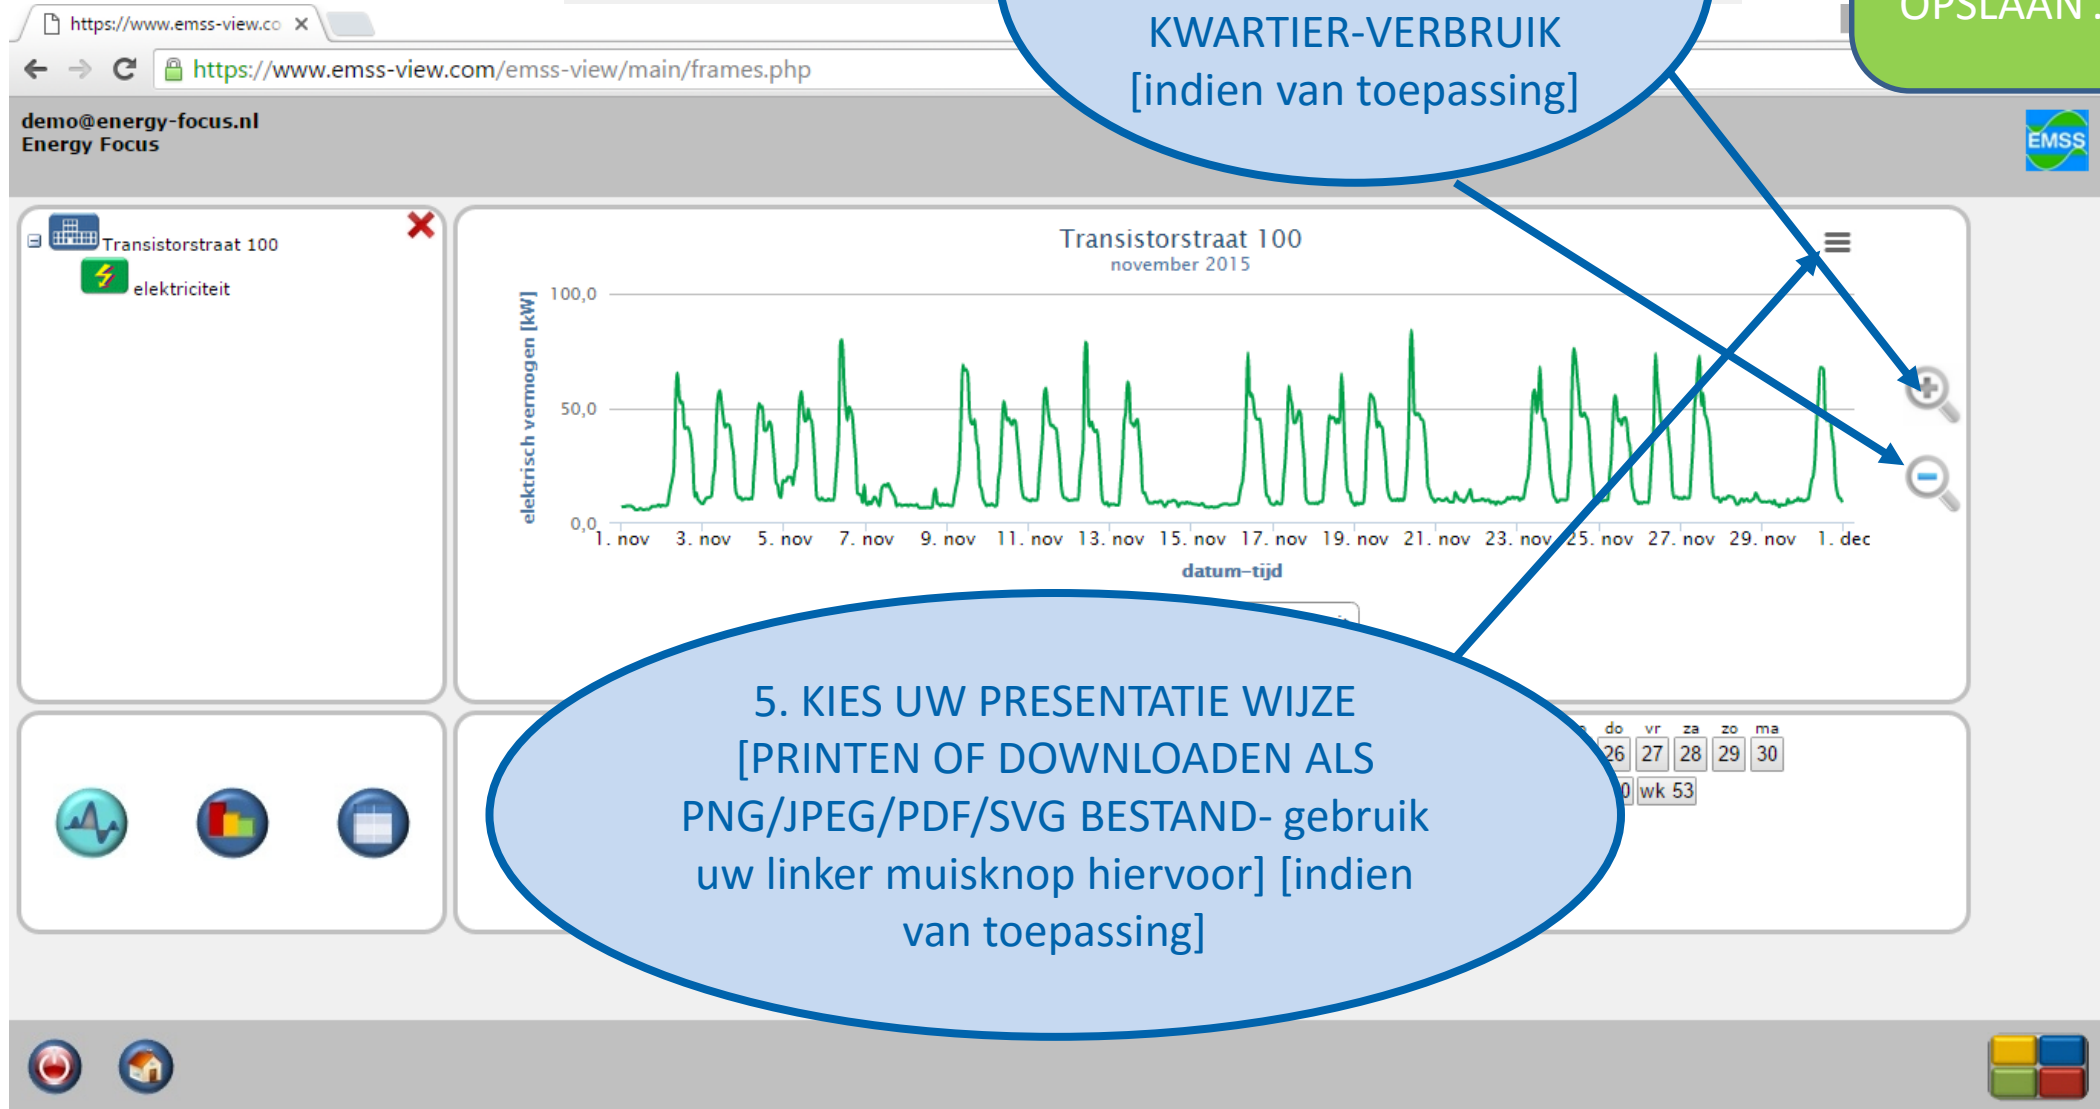

KIES HIER VOOR 'VERBRUIKSPROFIEL' EN VOOR 'PRINTEN' OF 'OPSLAAN'.

4. KIES HET VERBRUIKSPROFIEL MET DE + EN - KNOP [DAG-, UUR-, KWARTIER-VERBRUIK [indien van toepassing]

5. KIES UW PRESENTATIE WIJZE [PRINTEN OF DOWNLOADEN ALS PNG/JPEG/PDF/SVG BESTAND- gebruik uw linker muisknop hiervoor] [indien van toepassing]